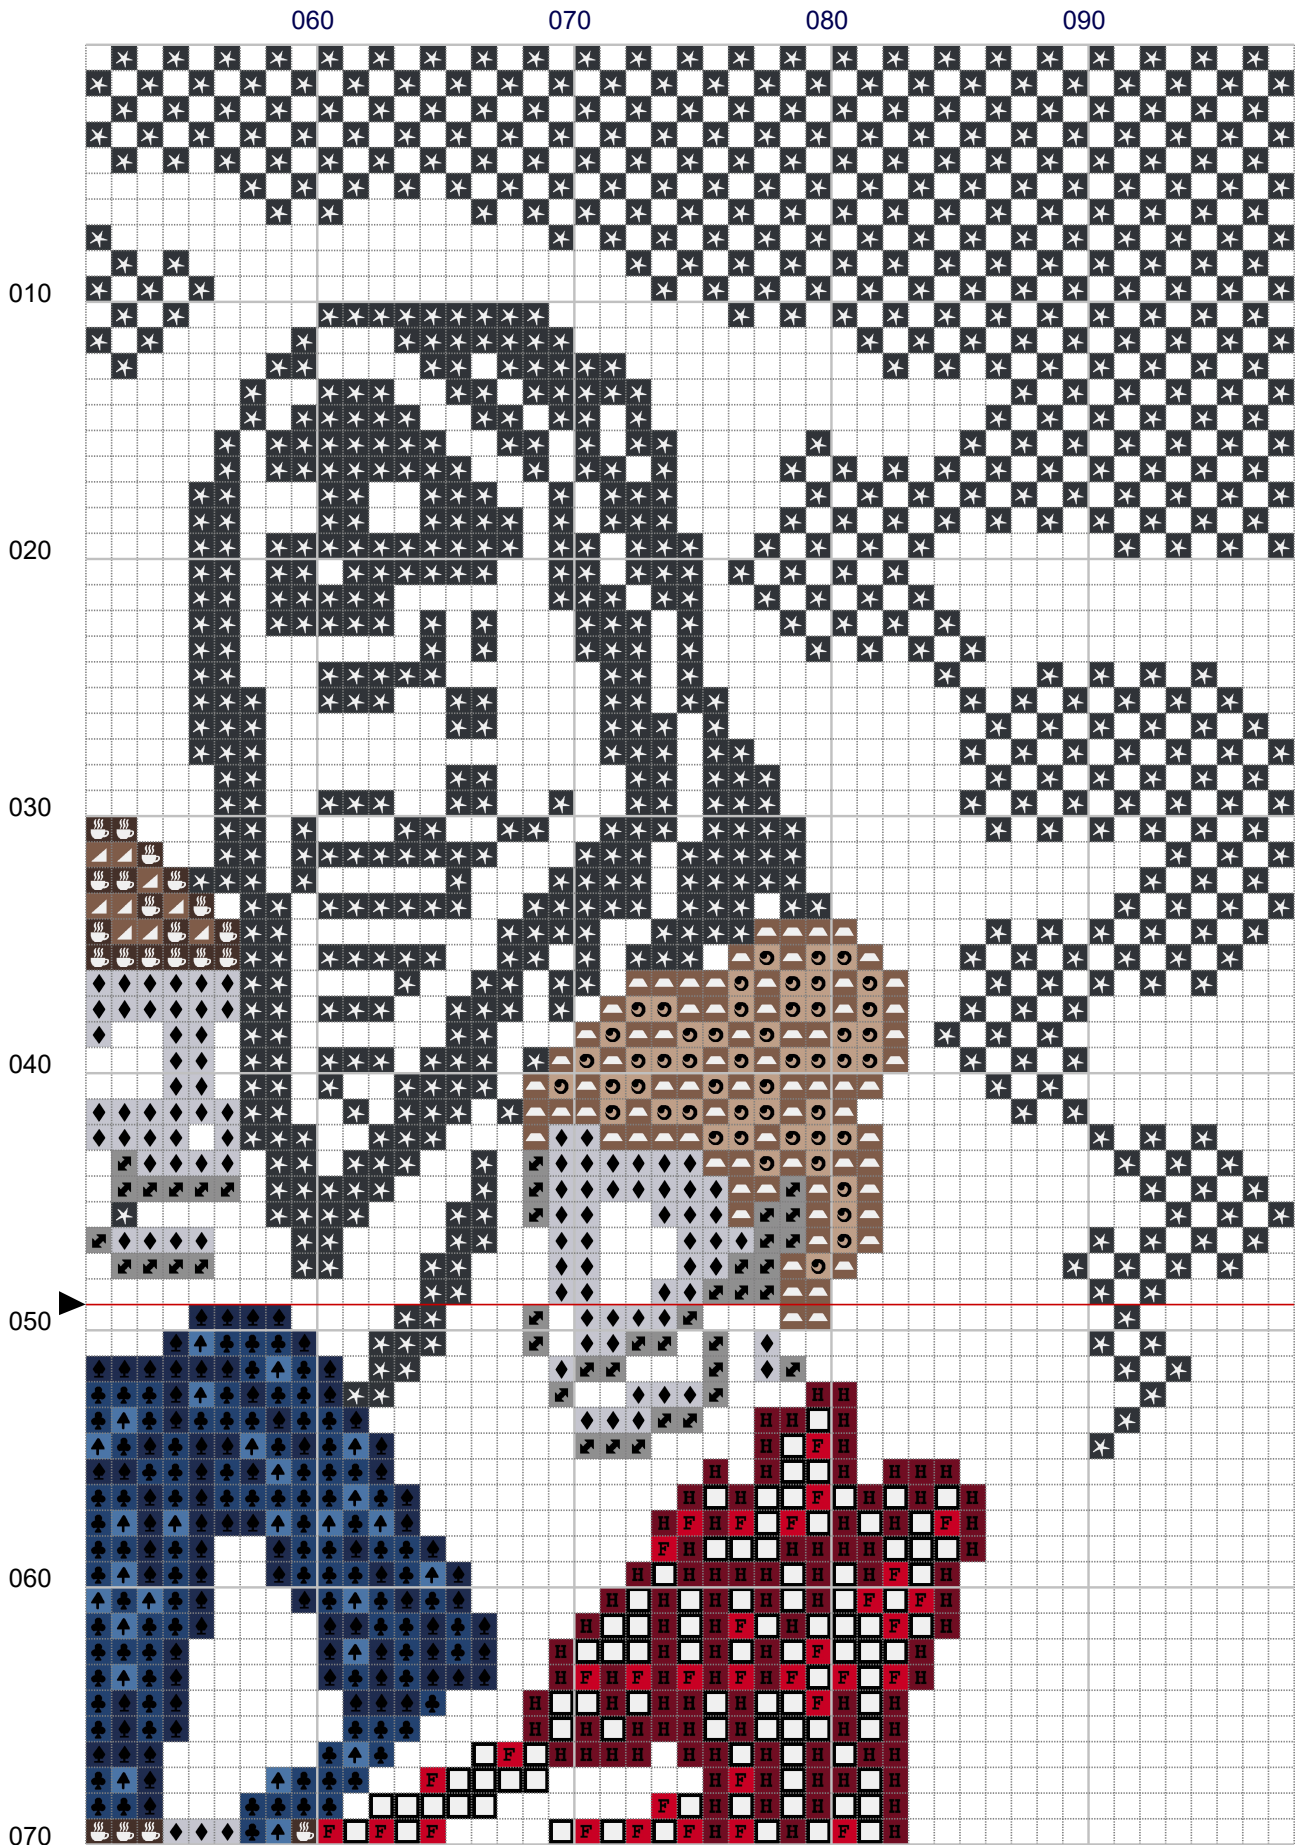

Night Spirit Studio - Seance for Reddit

Night Spirit Studio - Seance for Reddit

Night Spirit Studio - Seance for Reddit

Night Spirit Studio - Seance for Reddit

Night Spirit Studio - Seance for Reddit

	Number	Name:	Strands	Length	Stitches
■	DMC 310	Black	2	7.49 yd.	381
☕	DMC 838	Beige Brown very dark	2	10.19 yd.	518
▲	DMC 840	Beige Brown medium	2	5.00 yd.	254
▴	DMC 840	Beige Brown medium	2	1.47 yd.	75
↙	DMC 780	Topaz ultra very dark	2	1.73 yd.	88
☉	DMC 842	Beige Brown very light	2	0.98 yd.	50
▾	DMC 783	Topaz medium	2	1.24 yd.	63
✦	DMC 3799	Pewter Grey very dark	2	32.43 yd.	1649
↑	DMC 334	Baby Blue medium	2	2.05 yd.	104
♣	DMC 312	Navy Blue light	2	5.92 yd.	301
♠	DMC 336	Navy Blue	2	7.02 yd.	357
♦	DMC 762	Pearl Grey very light	2	4.09 yd.	208
↑	DMC 550	Violet very dark	2	4.86 yd.	247
↙	DMC 3	Steel Grey	2	2.18 yd.	111
☕	DMC 553	Violet	2	7.53 yd.	383
*	DMC 554	Violet light	2	2.89 yd.	147
H	DMC 815	Garnet medium	2	4.90 yd.	249
F	DMC 666	Christmas Red bright	2	2.87 yd.	146