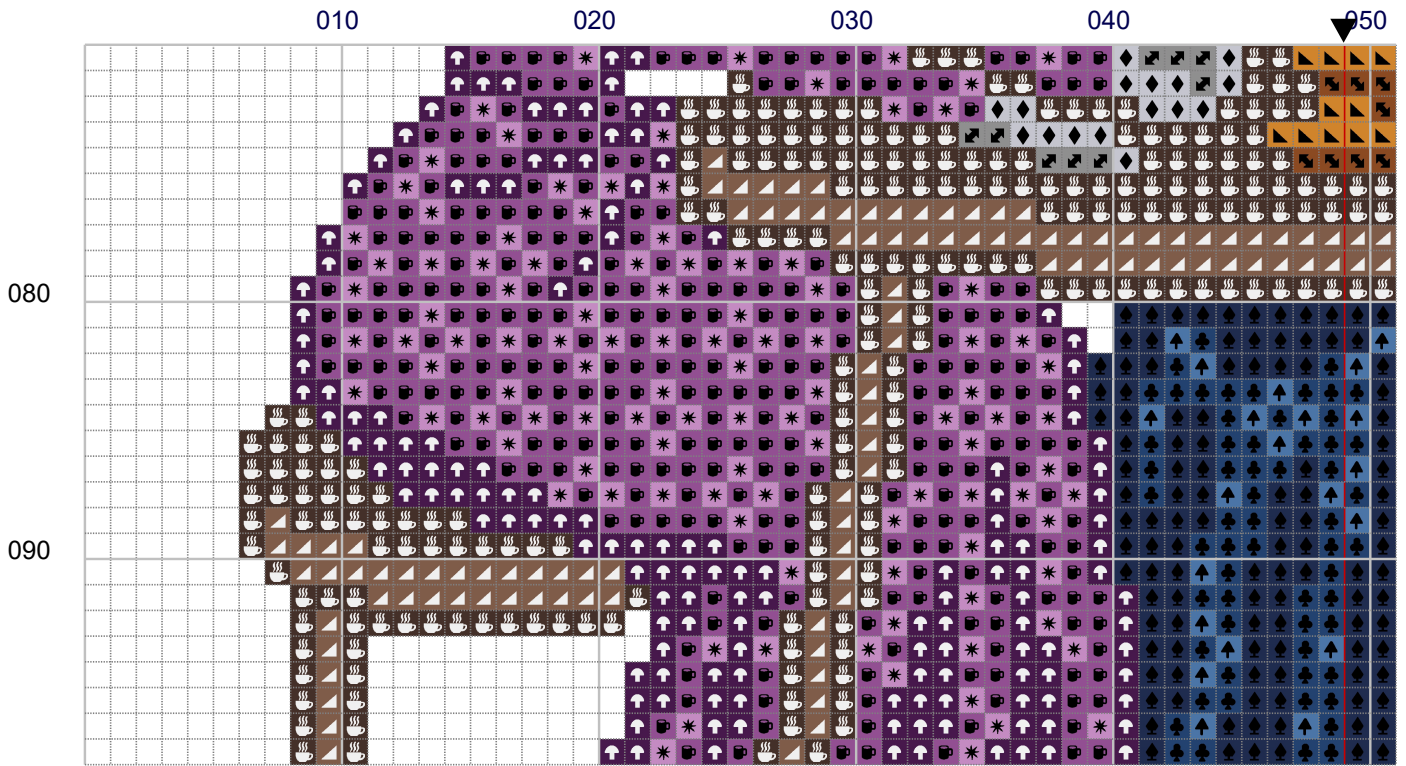

Night Spirit Studio - Seance for Reddit

Night Spirit Studio - Seance for Reddit

Night Spirit Studio - Seance for Reddit

Night Spirit Studio - Seance for Reddit

Night Spirit Studio - Seance for Reddit

	Number	Name:	Strands	Length	Stitches
■	DMC 310	Black	2	7.49 yd.	381
☕	DMC 838	Beige Brown very dark	2	10.19 yd.	518
▲	DMC 840	Beige Brown medium	2	5.00 yd.	254
▴	DMC 840	Beige Brown medium	2	1.47 yd.	75
↙	DMC 780	Topaz ultra very dark	2	1.73 yd.	88
☉	DMC 842	Beige Brown very light	2	0.98 yd.	50
▾	DMC 783	Topaz medium	2	1.24 yd.	63
✦	DMC 3799	Pewter Grey very dark	2	32.43 yd.	1649
↑	DMC 334	Baby Blue medium	2	2.05 yd.	104
♣	DMC 312	Navy Blue light	2	5.92 yd.	301
♠	DMC 336	Navy Blue	2	7.02 yd.	357
♦	DMC 762	Pearl Grey very light	2	4.09 yd.	208
↑	DMC 550	Violet very dark	2	4.86 yd.	247
↙	DMC 3	Steel Grey	2	2.18 yd.	111
☕	DMC 553	Violet	2	7.53 yd.	383
*	DMC 554	Violet light	2	2.89 yd.	147
H	DMC 815	Garnet medium	2	4.90 yd.	249
F	DMC 666	Christmas Red bright	2	2.87 yd.	146