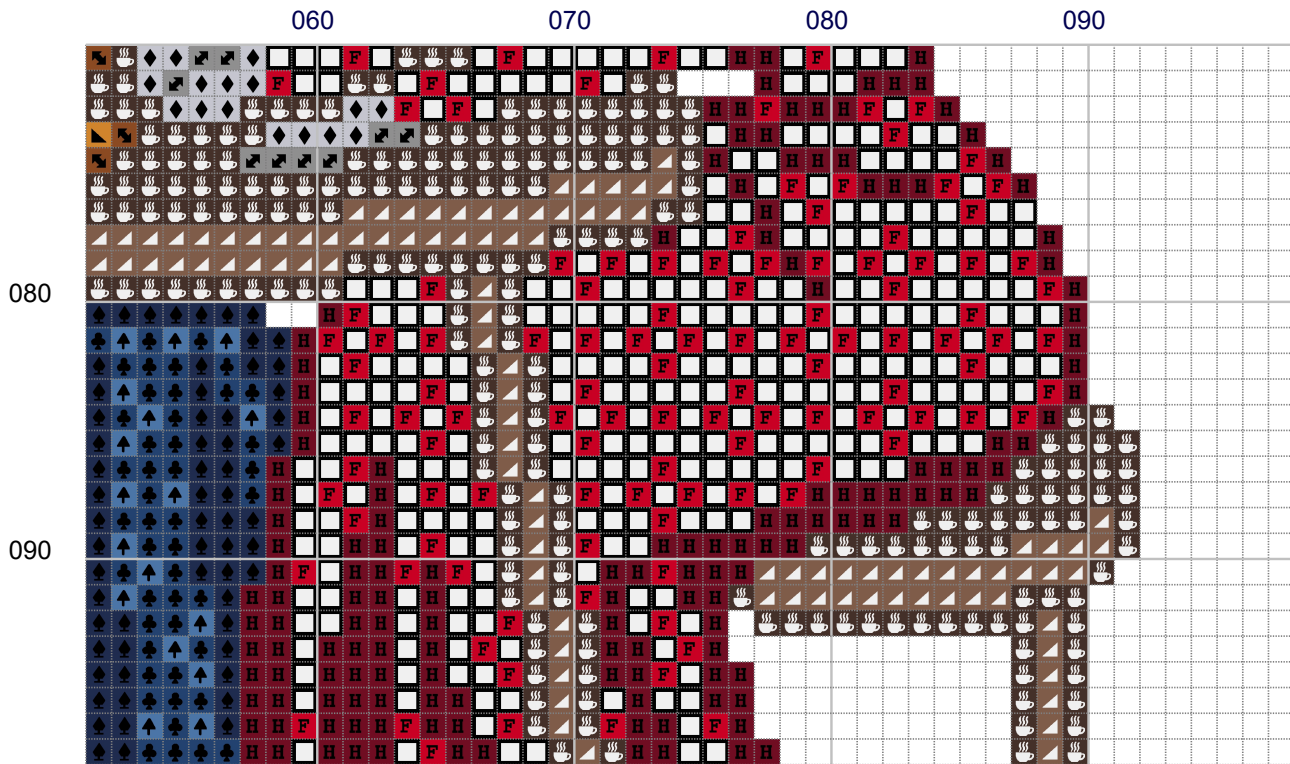

Night Spirit Studio - Seance for Reddit

Night Spirit Studio - Seance for Reddit

Night Spirit Studio - Seance for Reddit

Night Spirit Studio - Seance for Reddit

Night Spirit Studio - Seance for Reddit

	Number	Name:	Strands	Length	Stitches
■	DMC 310	Black	2	7.49 yd.	381
☕	DMC 838	Beige Brown very dark	2	10.19 yd.	518
▲	DMC 840	Beige Brown medium	2	5.00 yd.	254
▴	DMC 840	Beige Brown medium	2	1.47 yd.	75
↙	DMC 780	Topaz ultra very dark	2	1.73 yd.	88
☉	DMC 842	Beige Brown very light	2	0.98 yd.	50
▾	DMC 783	Topaz medium	2	1.24 yd.	63
✦	DMC 3799	Pewter Grey very dark	2	32.43 yd.	1649
↑	DMC 334	Baby Blue medium	2	2.05 yd.	104
♣	DMC 312	Navy Blue light	2	5.92 yd.	301
♠	DMC 336	Navy Blue	2	7.02 yd.	357
♦	DMC 762	Pearl Grey very light	2	4.09 yd.	208
↑	DMC 550	Violet very dark	2	4.86 yd.	247
↙	DMC 3	Steel Grey	2	2.18 yd.	111
☕	DMC 553	Violet	2	7.53 yd.	383
*	DMC 554	Violet light	2	2.89 yd.	147
H	DMC 815	Garnet medium	2	4.90 yd.	249
F	DMC 666	Christmas Red bright	2	2.87 yd.	146