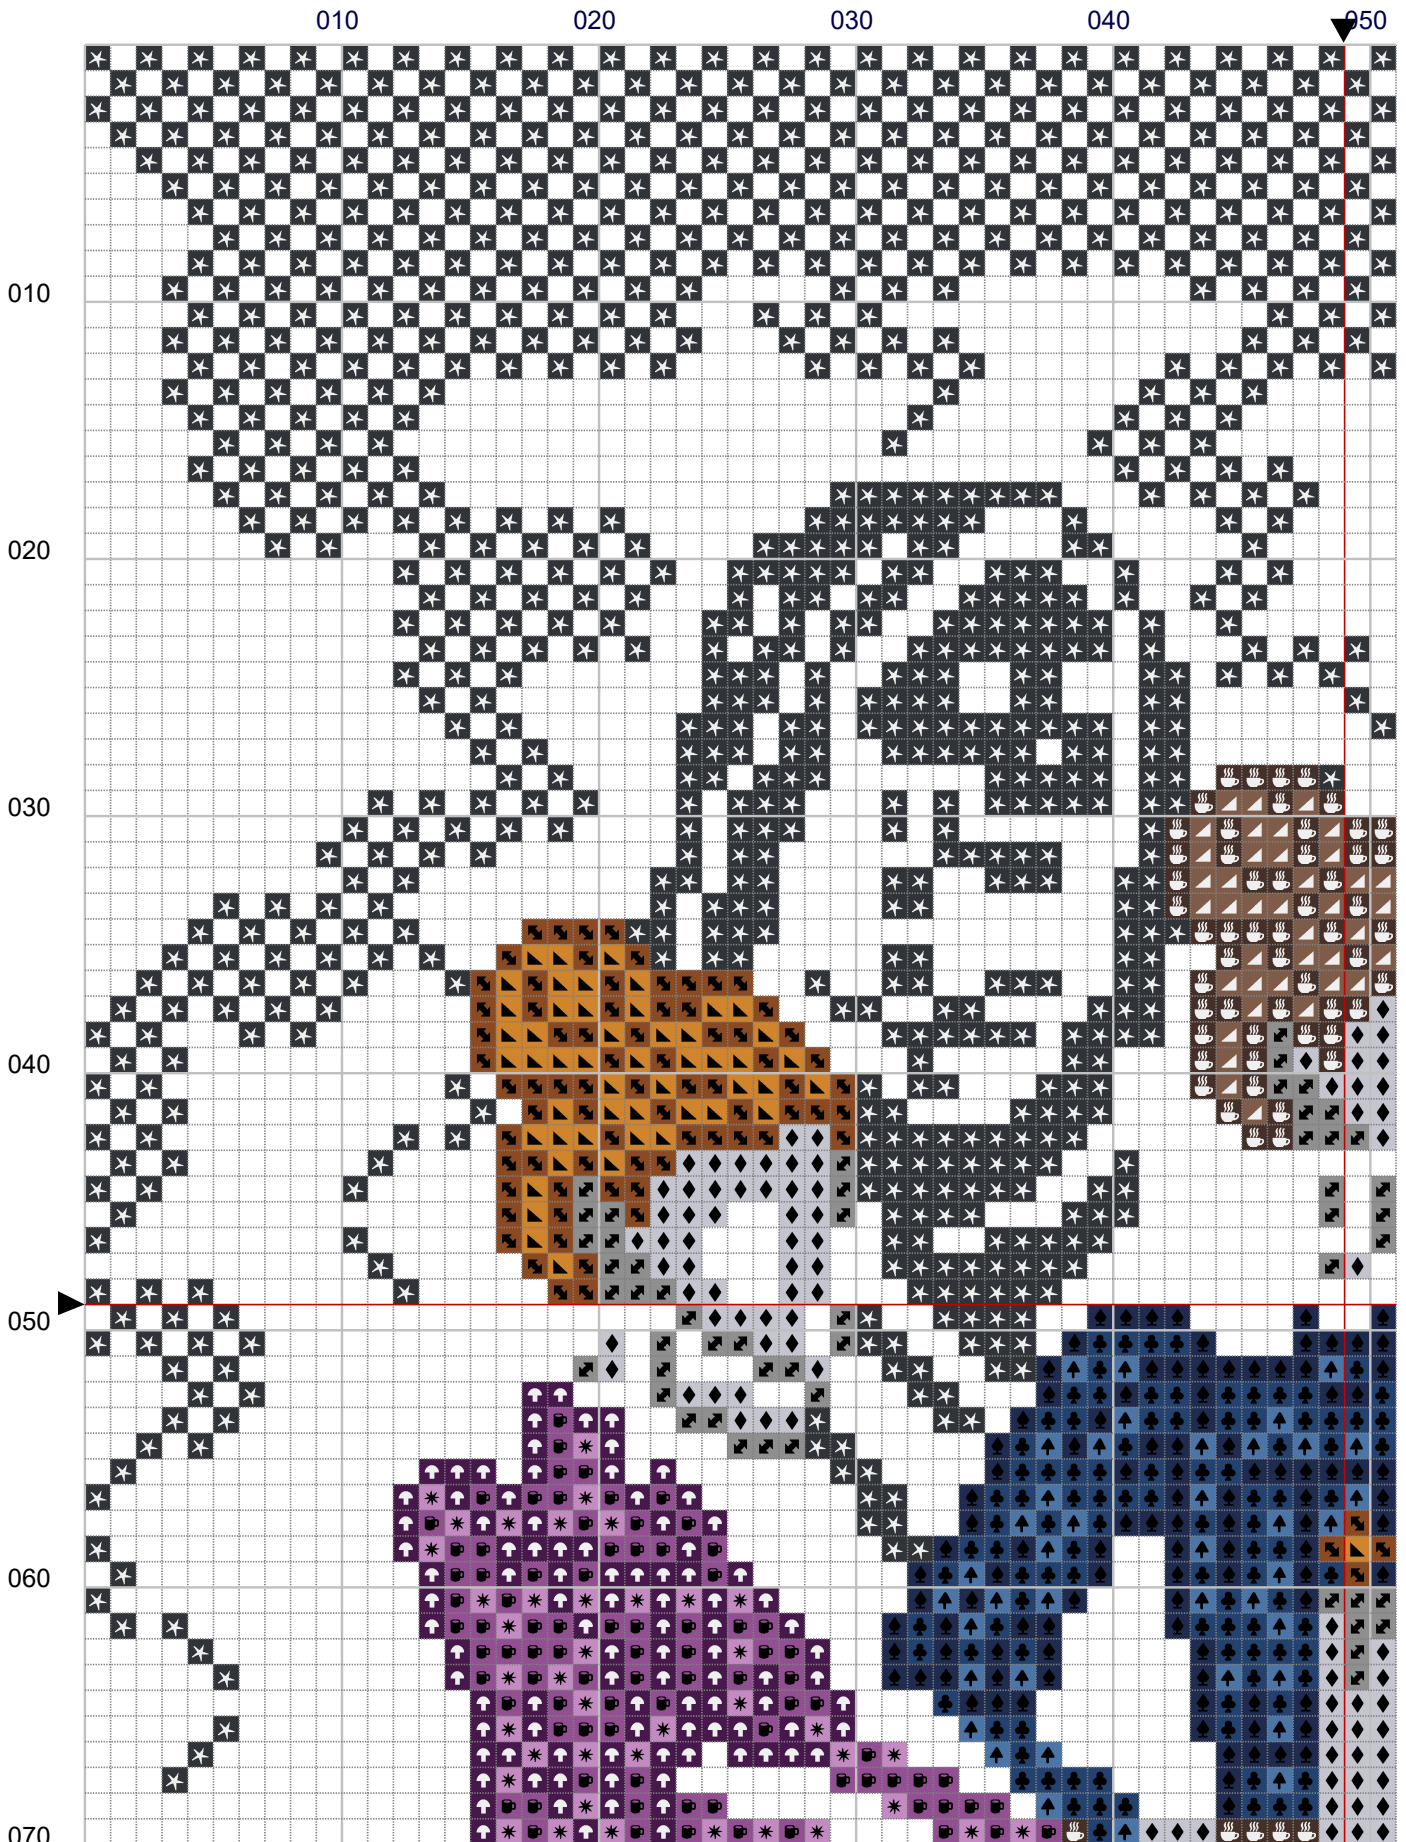

Night Spirit Studio - Seance for Reddit

Night Spirit Studio - Seance for Reddit

Night Spirit Studio - Seance for Reddit

Night Spirit Studio - Seance for Reddit

Night Spirit Studio - Seance for Reddit

	Number	Name:	Strands	Length	Stitches
■	DMC 310	Black	2	7.49 yd.	381
☕	DMC 838	Beige Brown very dark	2	10.19 yd.	518
▲	DMC 840	Beige Brown medium	2	5.00 yd.	254
▴	DMC 840	Beige Brown medium	2	1.47 yd.	75
↙	DMC 780	Topaz ultra very dark	2	1.73 yd.	88
☉	DMC 842	Beige Brown very light	2	0.98 yd.	50
▾	DMC 783	Topaz medium	2	1.24 yd.	63
✦	DMC 3799	Pewter Grey very dark	2	32.43 yd.	1649
↑	DMC 334	Baby Blue medium	2	2.05 yd.	104
♣	DMC 312	Navy Blue light	2	5.92 yd.	301
♠	DMC 336	Navy Blue	2	7.02 yd.	357
♦	DMC 762	Pearl Grey very light	2	4.09 yd.	208
↑	DMC 550	Violet very dark	2	4.86 yd.	247
↙	DMC 3	Steel Grey	2	2.18 yd.	111
☕	DMC 553	Violet	2	7.53 yd.	383
*	DMC 554	Violet light	2	2.89 yd.	147
H	DMC 815	Garnet medium	2	4.90 yd.	249
F	DMC 666	Christmas Red bright	2	2.87 yd.	146