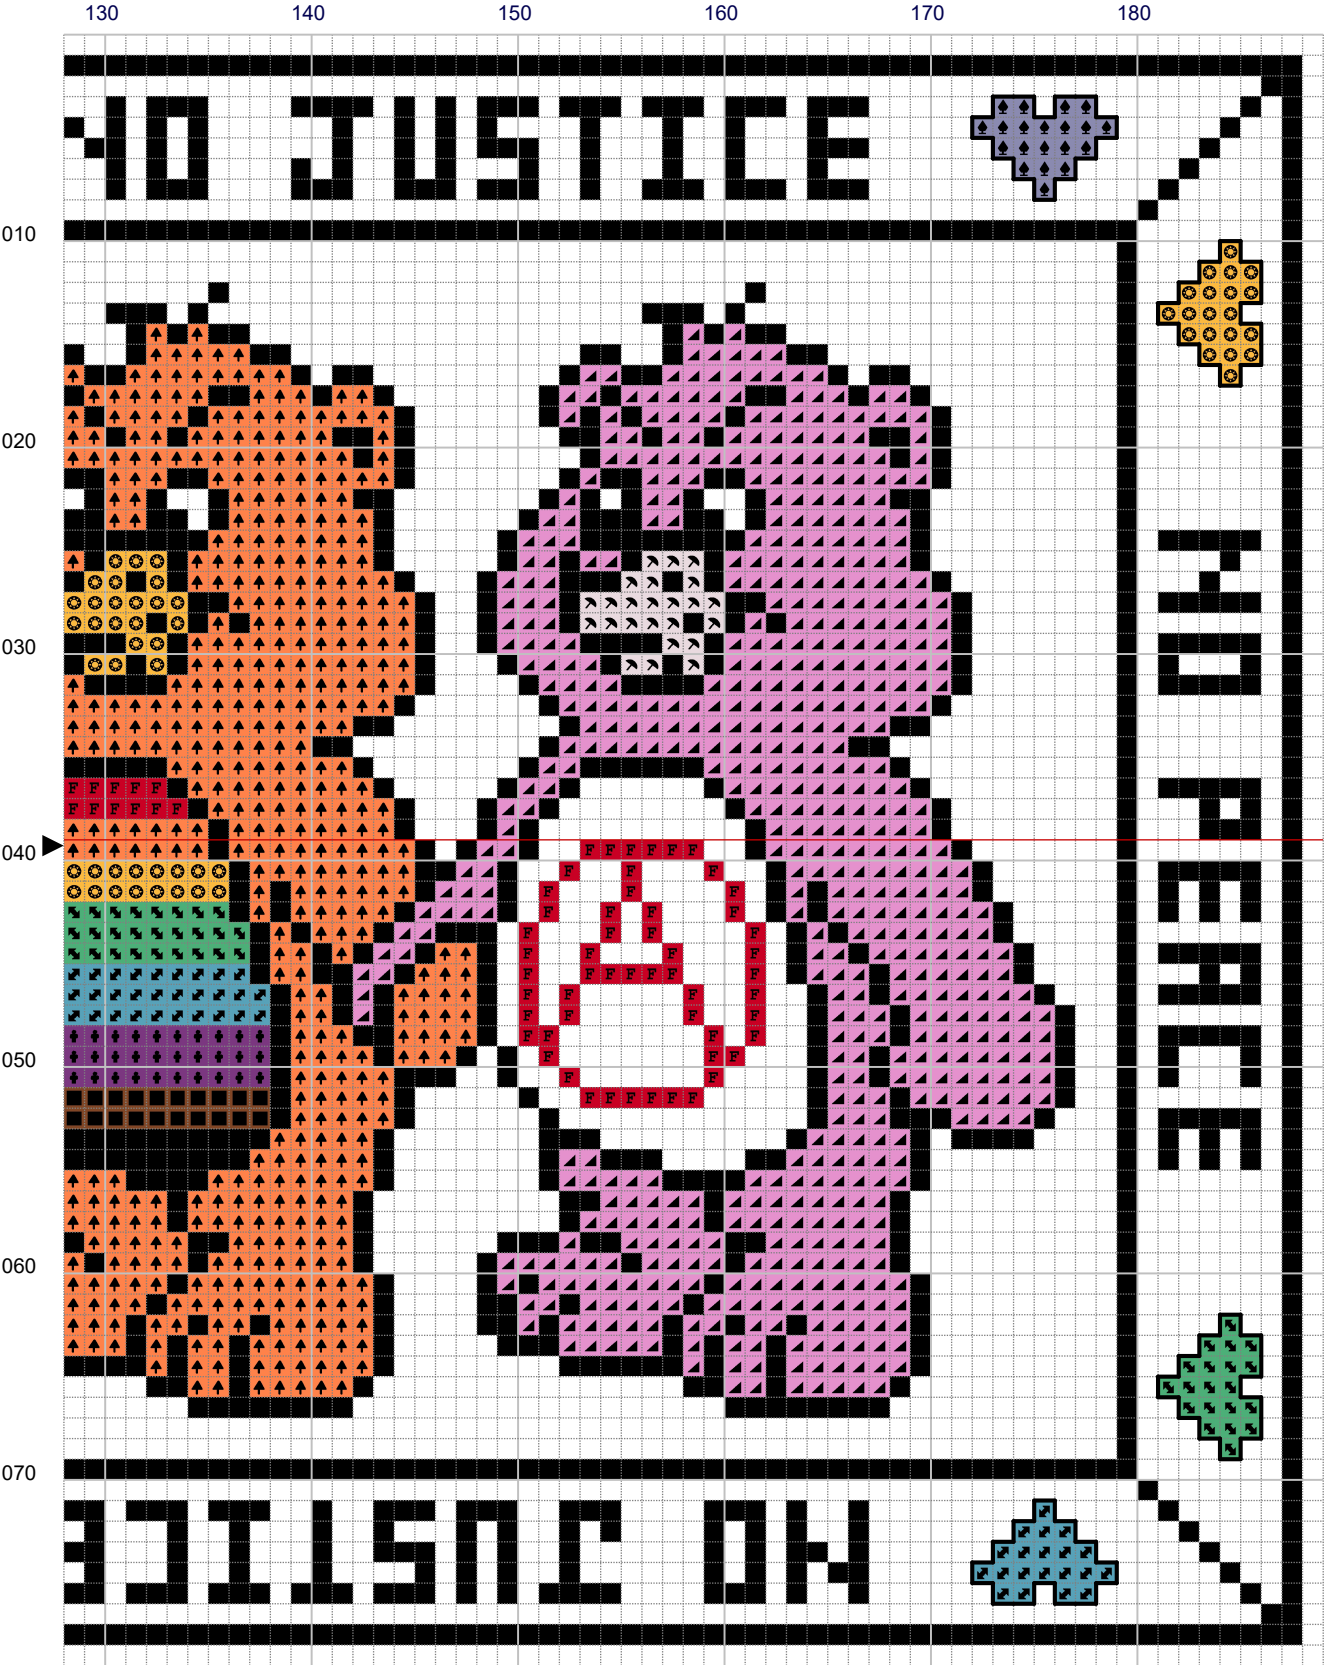

Care Bears

Care Bears

Care Bears

Care Bears

	Number	Name:	Strands	Length	Stitches
	DMC 310	Black	2	69.82 yd.	3509
	DMC 725	Topaz	2	12.88 yd.	655
	DMC 30	Purple Mid	2	11.94 yd.	607
	DMC 666	Christmas Red bright	2	2.99 yd.	152
	DMC 3078	Golden Yellow very lt	2	0.47 yd.	24
	DMC 211	Lavender light	2	0.47 yd.	24
	DMC 722	Orange Spice light	2	12.80 yd.	651
	DMC 3766	Peacock Blue light	2	2.87 yd.	146
	DMC 913	Nile Green medium	2	13.43 yd.	683
	DMC 3853	Autumn Gold dark	2	11.15 yd.	567
	DMC 3609	Plum ultra light	2	14.42 yd.	733
	DMC 23	Rose Water	2	0.47 yd.	24
	DMC 13	Spearmint	2	0.47 yd.	24
	DMC 552	Violet medium	2	0.85 yd.	43
	DMC 434	Brown light	2	0.49 yd.	25